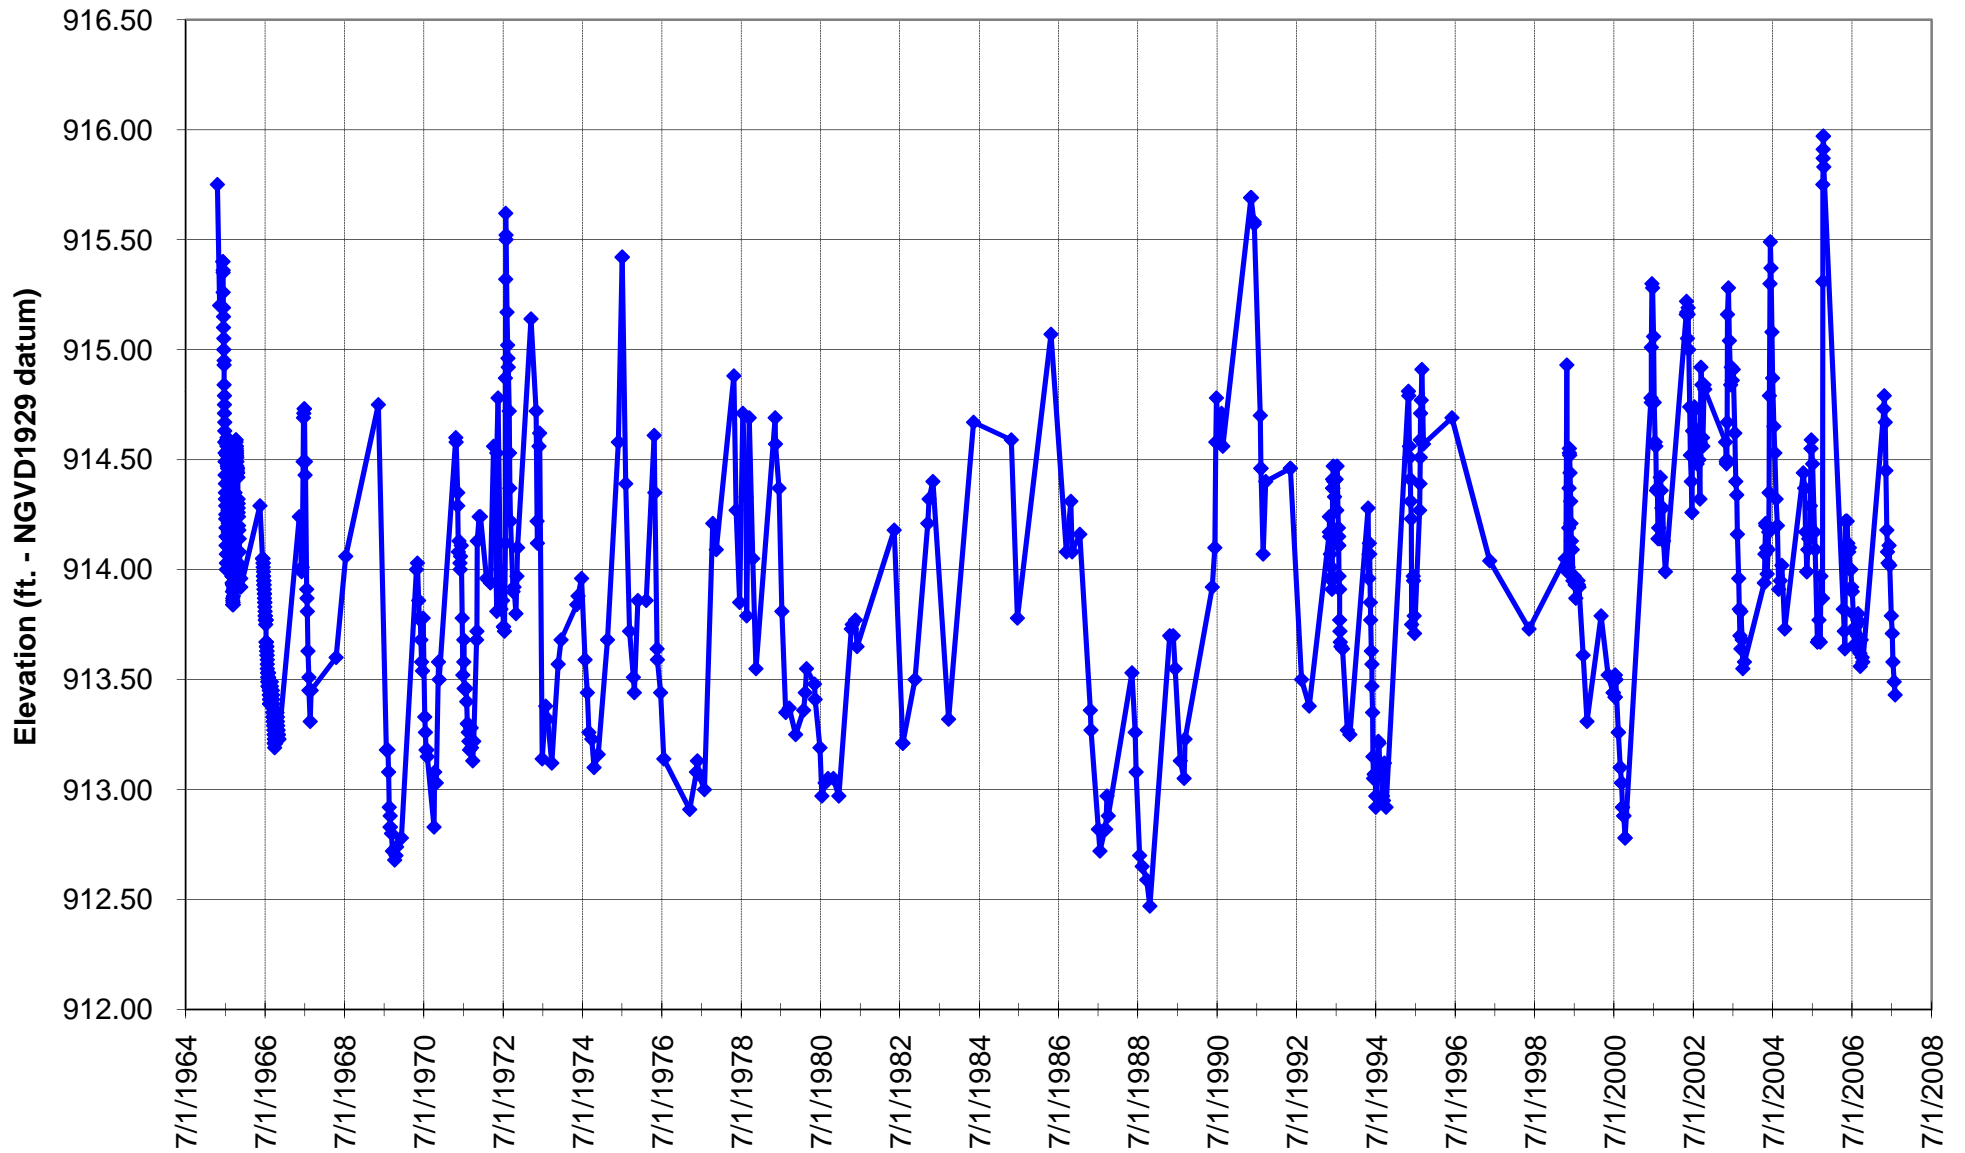

Rush Lake (13-0069), Chisago County

Reported Lake Levels & Precipitation 1987 - 2007

DNR Waters Lake Level Monitoring Program

Rush Lake (13-0069), Chisago County

Reported Water Levels 1965 - 2007

DNR Waters Lake Level Monitoring Program

Rush Lake (13-0069), Chisago County Reported Lake Levels 1997 - 2007

DNR Waters Lake Level Monitoring Program