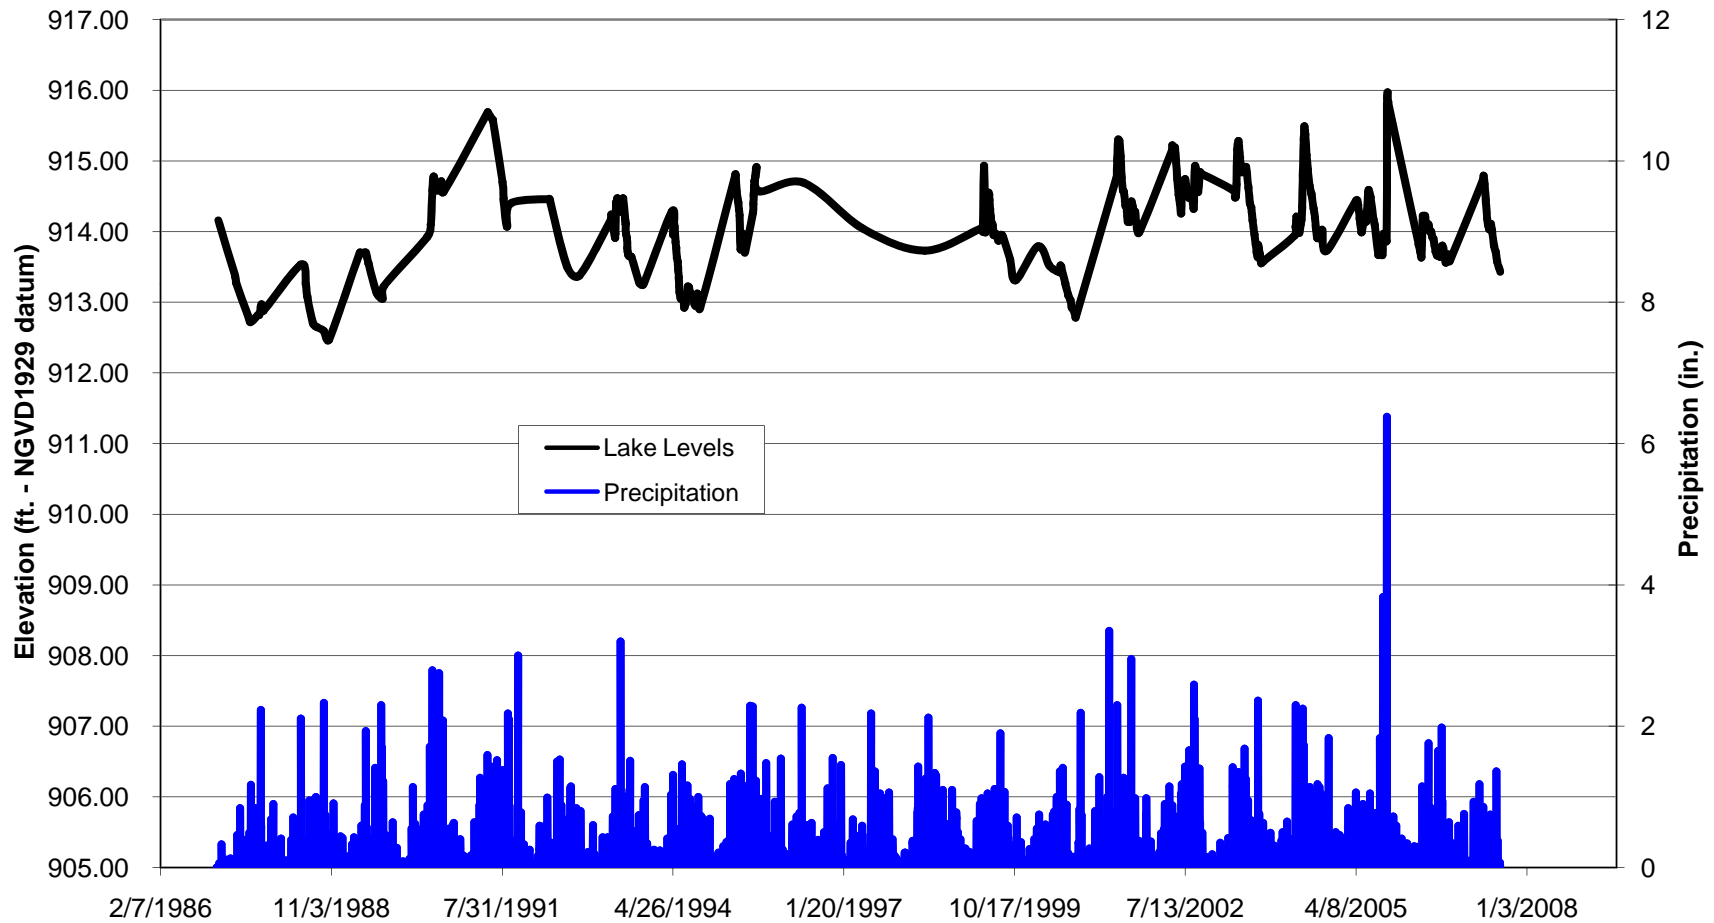

Rush Lake (13-0069), Chisago County

Reported Lake Levels & Precipitation 1987 - 2007

DNR Waters Lake Level Monitoring Program

Rush Lake (13-0069), Chisago County

Reported Water Levels 1965 - 2007

DNR Waters Lake Level Monitoring Program

Rush Lake (13-0069), Chisago County Reported Lake Levels 1997 - 2007

DNR Waters Lake Level Monitoring Program